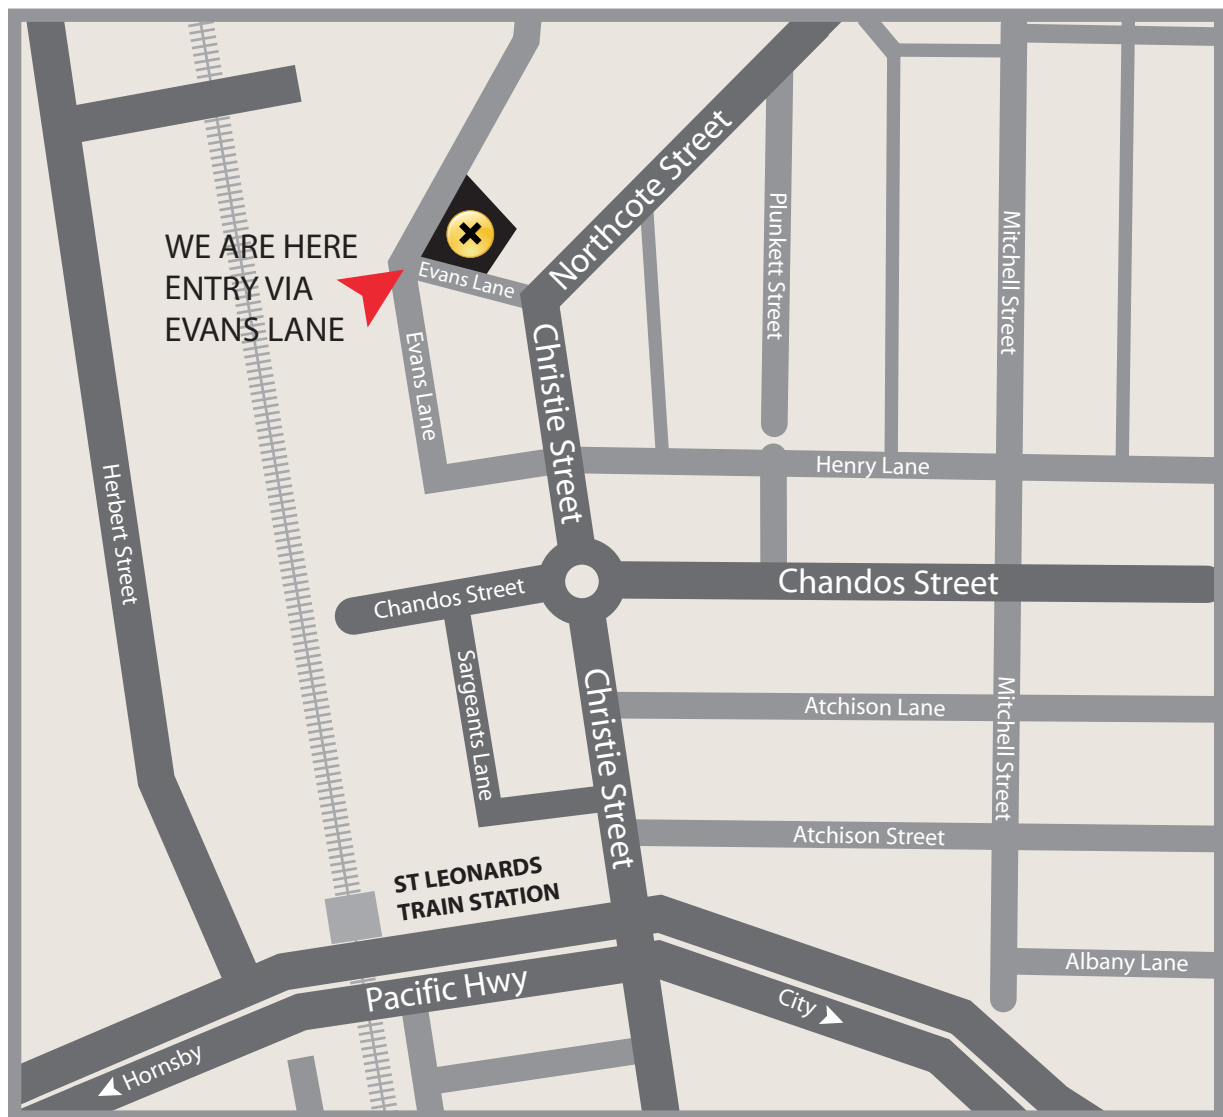

## Parking:

Metered and non metered street parking available on Northcote and Christie Streets.

## Public Transport:

1 Minute Walk from St Leonards Station and bus services along Pacific Highway.